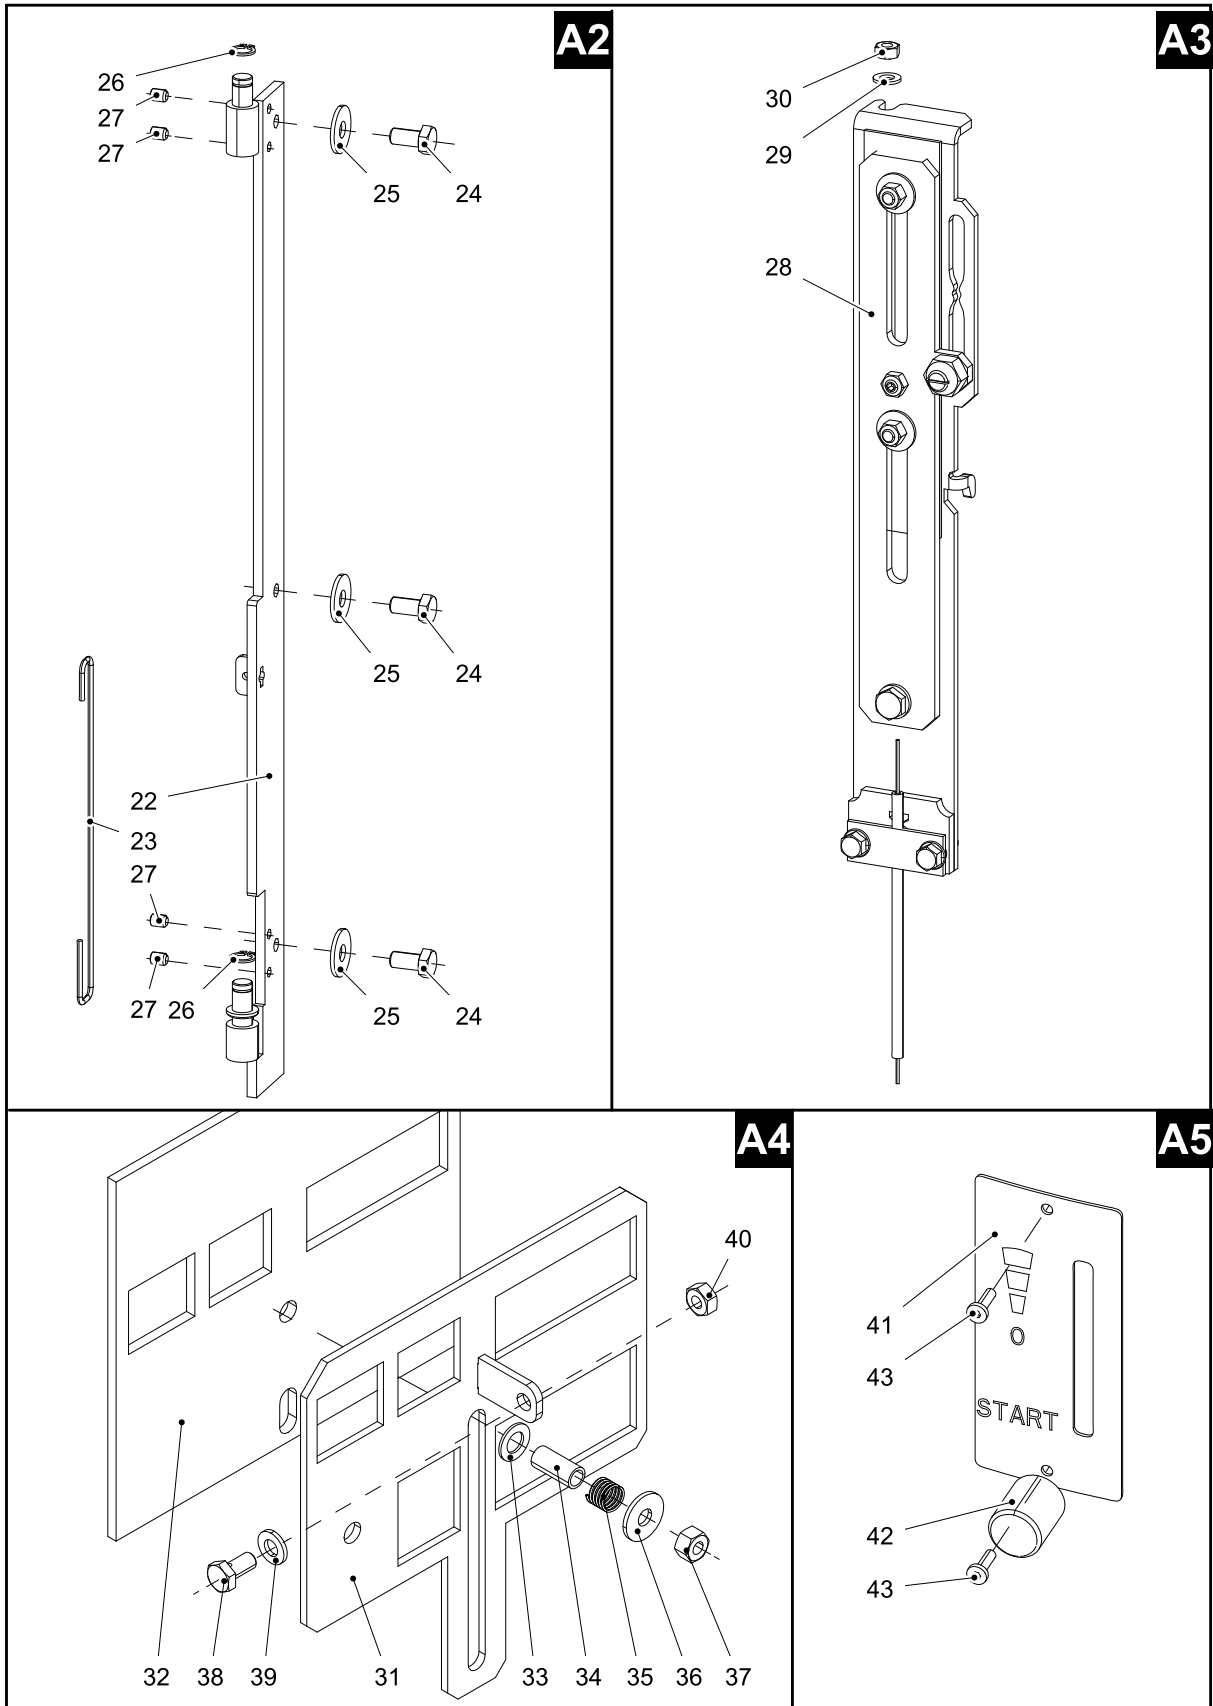

4.3. Detail A2, A3, A4, A5

Item	Name	pcs
Detail A2		
22	Door suspension	1 pcs
23	Fire-box door spring	1 pcs
24	Screw M8x16 DIN 933	3 pcs
25	Annex 8.4 DIN 9021A	3 pcs
26	Locking washer 10 DIN 471	2 pcs
27	Locking screw M6x8 DIN 913	4 pcs
Detail A3		
28	Controller/Easycontrol	1 pcs
29	Annex 5.3 DIN 125	1 pcs
30	Nut M5 DIN 934	1 pcs
Detail A4		
31	Sliding valve	1 pcs
32	Sliding valve sealing	1 pcs
33	Annex 8 DIN 988	1 pcs
34	Controller bushing	1 pcs
35	Spring bushing	1 pcs
36	Annex 6.4 DIN 9021A	1 pcs
37	Nut M6 DIN 980V	1 pcs
38	Screw M6x12 with hole DIN 933	1 pcs
39	Annex 6.4 DIN 125	1 pcs
40	Nut M6 DIN 934	1 pcs
Detail A5		
41	Description	1 pcs
42	Controller button	1 pcs
43	Screw M3x10 BN 9524	2 pcs