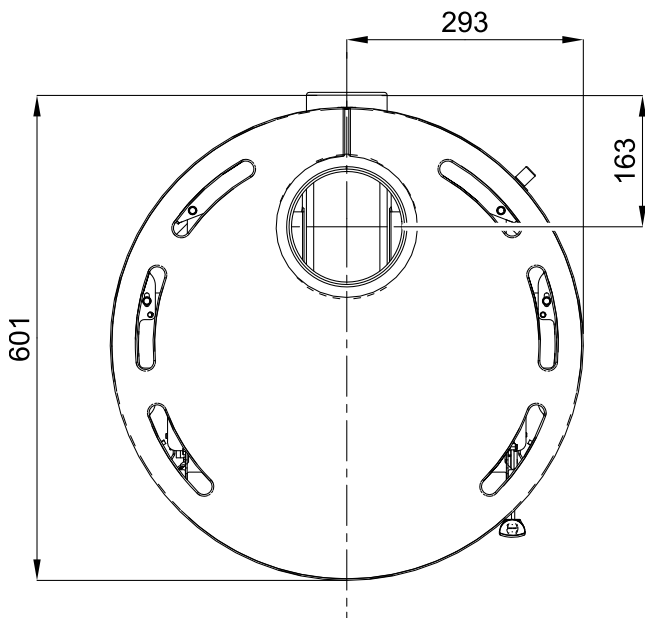

2. Technical description

Technical description

GB