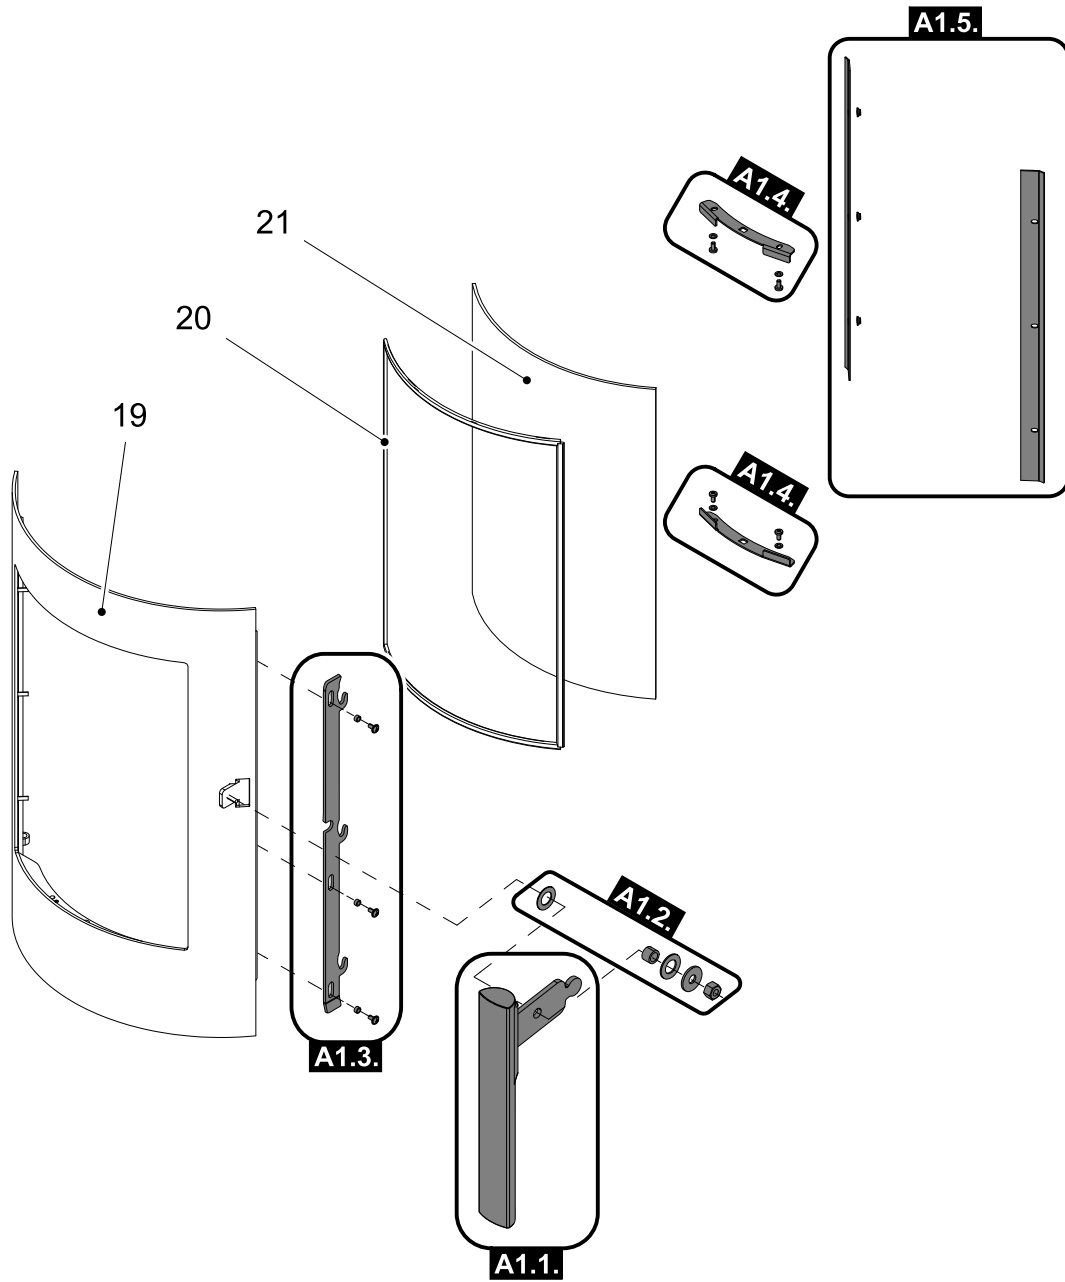

4.2. Detail A1

Item	Name	pcs	Spare part number
Detail A1			
A1.1.	Hand pull with hand pull attachment	1 pcs	0420915175302
A1.2.	Set of door screw coupling	1 pcs	0420915175305
A1.3.	Set of rail for door closing	1 pcs	0420915175304
A1.4.	Set of glass holders	2 pcs	0420615008306
A1.5.	Set of glass holders	1 pcs	0420915175301
19	Fire-box door (weldment)/anthracite	1 pcs	—
20	Glass sealing 25x3 mm (1650 mm)	1 pcs	0040225030005
21	Door glass (4xR269x361.6x490)	1 pcs	0420615005304