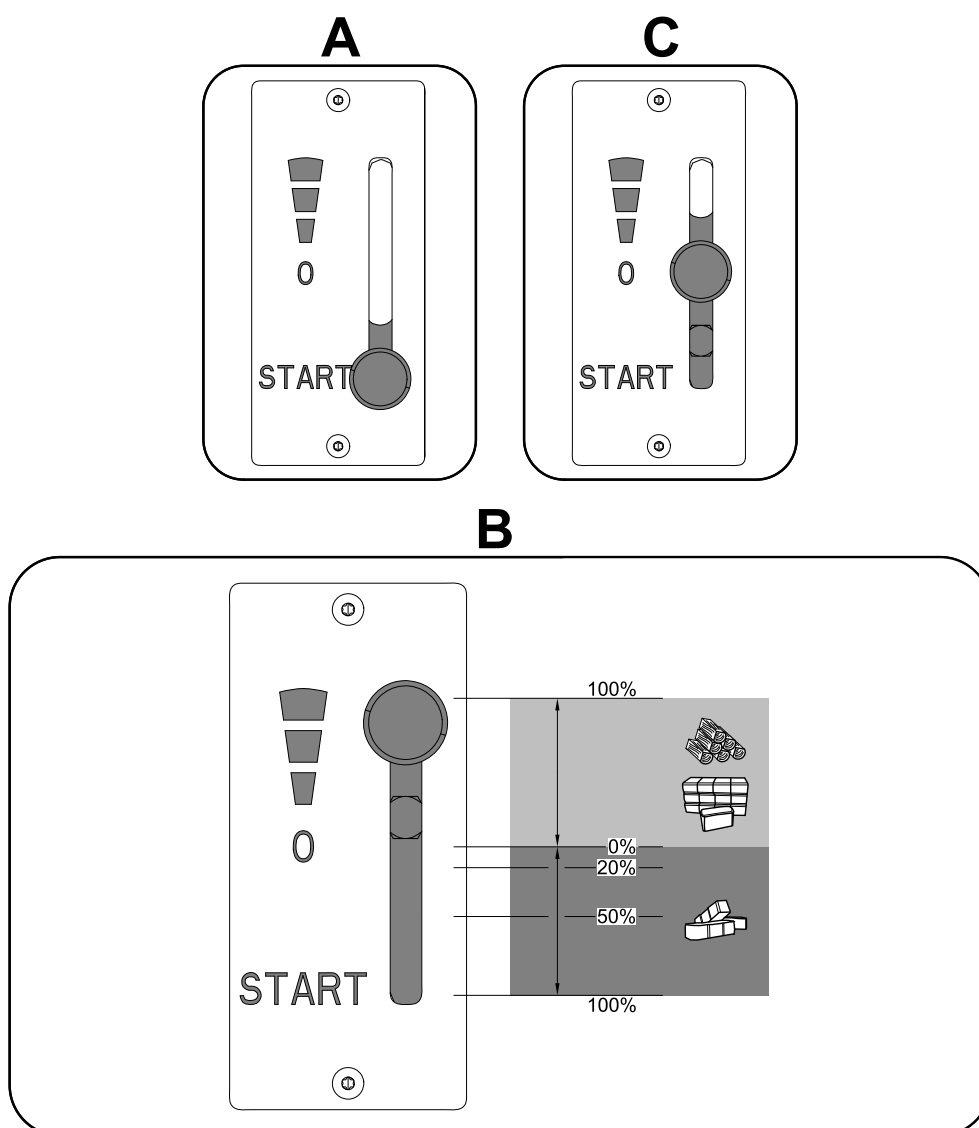

3. Easy control

Control of all three air inputs - primary, secondary, tertiary - by means of one sole controller.

1. The controller is in the position intended for ignition (fig. A). All three air inputs are open (primary, secondary, tertiary).
2. The controller is in the position intended for burning of the stove after ignition (fig. B).
3. The controller is in the position designed to close air inputs (Fig. C). No input is open (primary, secondary, tertiary). This position is used only when the stove is out of operation, after finishing the heating process.

WARNING

Air inputs may not be closed during the heating operation (Fig. C)! In an extreme case, there can occur an explosion in the stove followed by breaking of glass, blowing up of cinders across the room and breaking out of the fire.