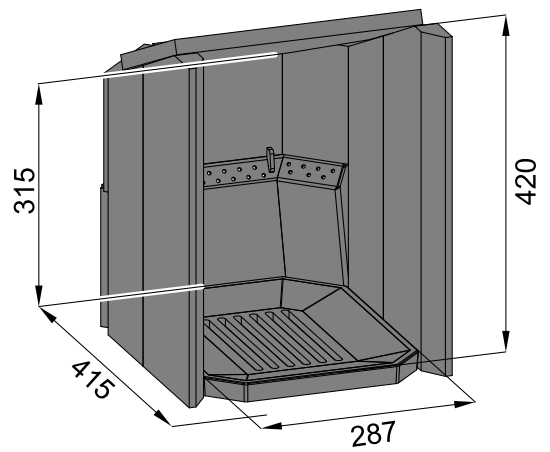

2. Technical description

Technical description

GB