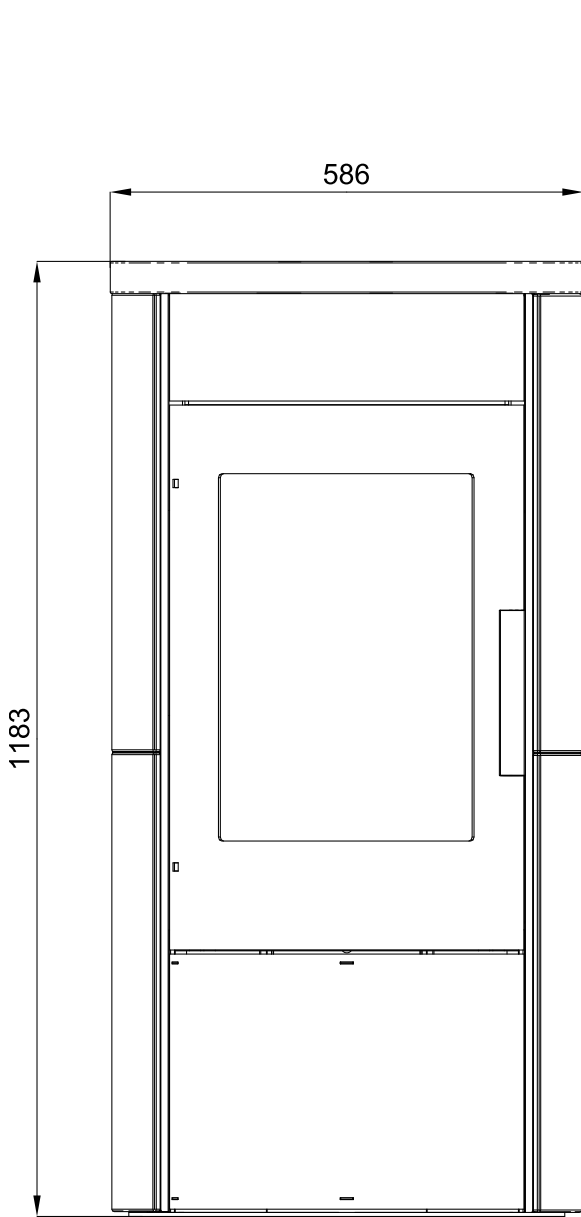

2. Technical description

Technical description

GB