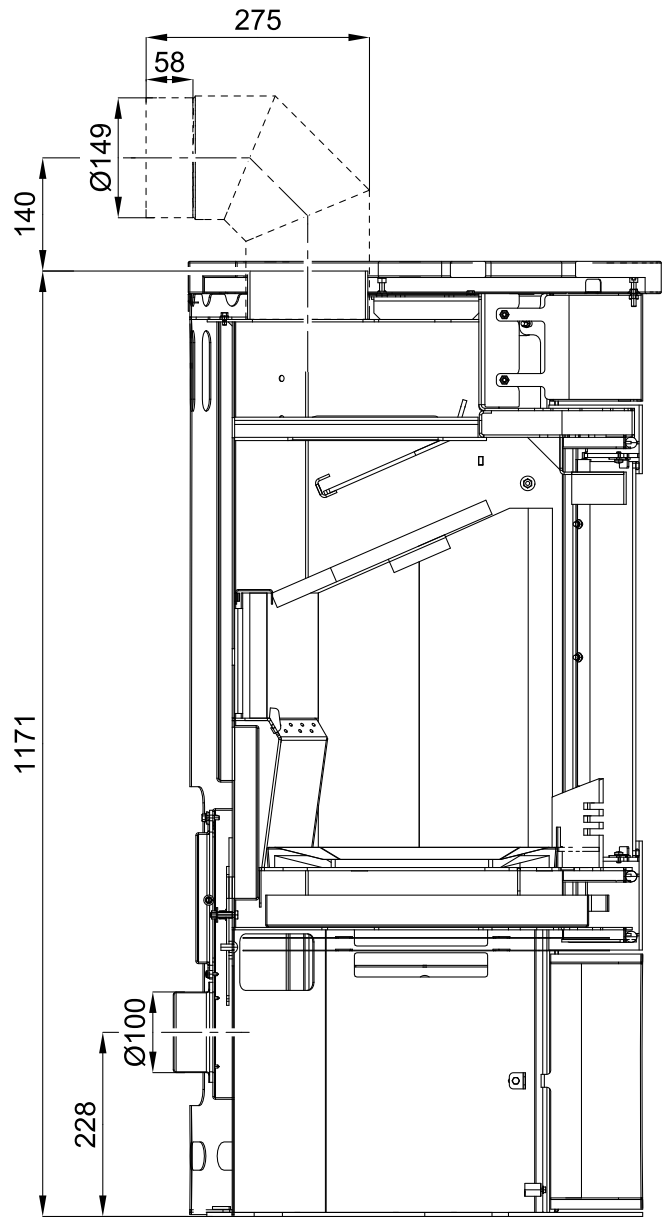

2. Technical description

Technical description

GB